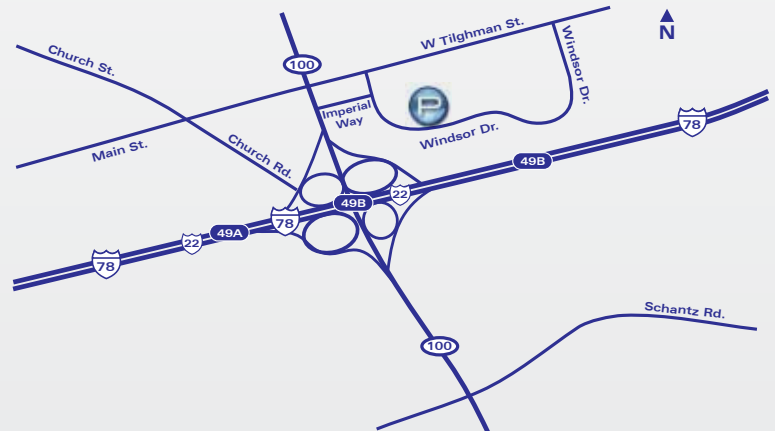

#### Lehigh Valley International Airport to ProModel

- Slight left toward Postal Rd
- Turn right at Postal Rd toward L.V.I.P./Air Cargo Center/General Aviation Terminal
- Turn left to stay on Postal Road
- Turn right at Airport Rd/PA-987 S
- Take the ramp onto US-22 W toward Harrisburg
- US-22 W Merges into Rt. 78 W; Take Rt. 78 W to Rt. 100 N.
- Exit at Route 100 North Exit 49B
- Stay to the right, then first right onto Imperial Way directly into the entrance of Windsor Plaza
- Turn right at the stop sign onto Windsor Drive
- Turn right into Two Windsor (second bldg on right) – we are 7540 Windsor Drive, Suite 300

Click here to find directions using Google Maps

#### Philadelphia International Airport to ProModel

- At Airport Exit, take the right fork to I-95 S/Delaware and merge onto I-95 S
- Merge onto I-476 N via exit 7 to Plymouth Meeting
- Take I 476 North to exit 56 Allentown/Harrisburg
- After toll, take the left fork onto Rt. 22 West
- US-22 W Merges into Rt. 78 W; Take Rt. 78 W to Rt. 100 N.
- Exit at Route 100 North Exit 49B
- Stay to the right, then first right onto Imperial Way directly into the entrance of Windsor Plaza
- Turn right at the stop sign onto Windsor Drive
- Turn right into Two Windsor (second bldg on right) – we are 7540 Windsor Drive, Suite 300

#### Newark International Airport to ProModel

- Exit Airport onto Rt. 78 W towards Pennsylvania
- Stay on Rt. 78 West into PA.
- Once in PA. Stay on Rt. Rt. 78 West to Rt. 100 N. exit 49B
- Exit at Route 100 North Exit 49B
- Stay to the right, then first right onto Imperial Way directly into the entrance of Windsor Plaza
- Turn right at the stop sign onto Windsor Drive
- Turn right into Two Windsor (second bldg on right) – we are 7540 Windsor Drive, Suite 300